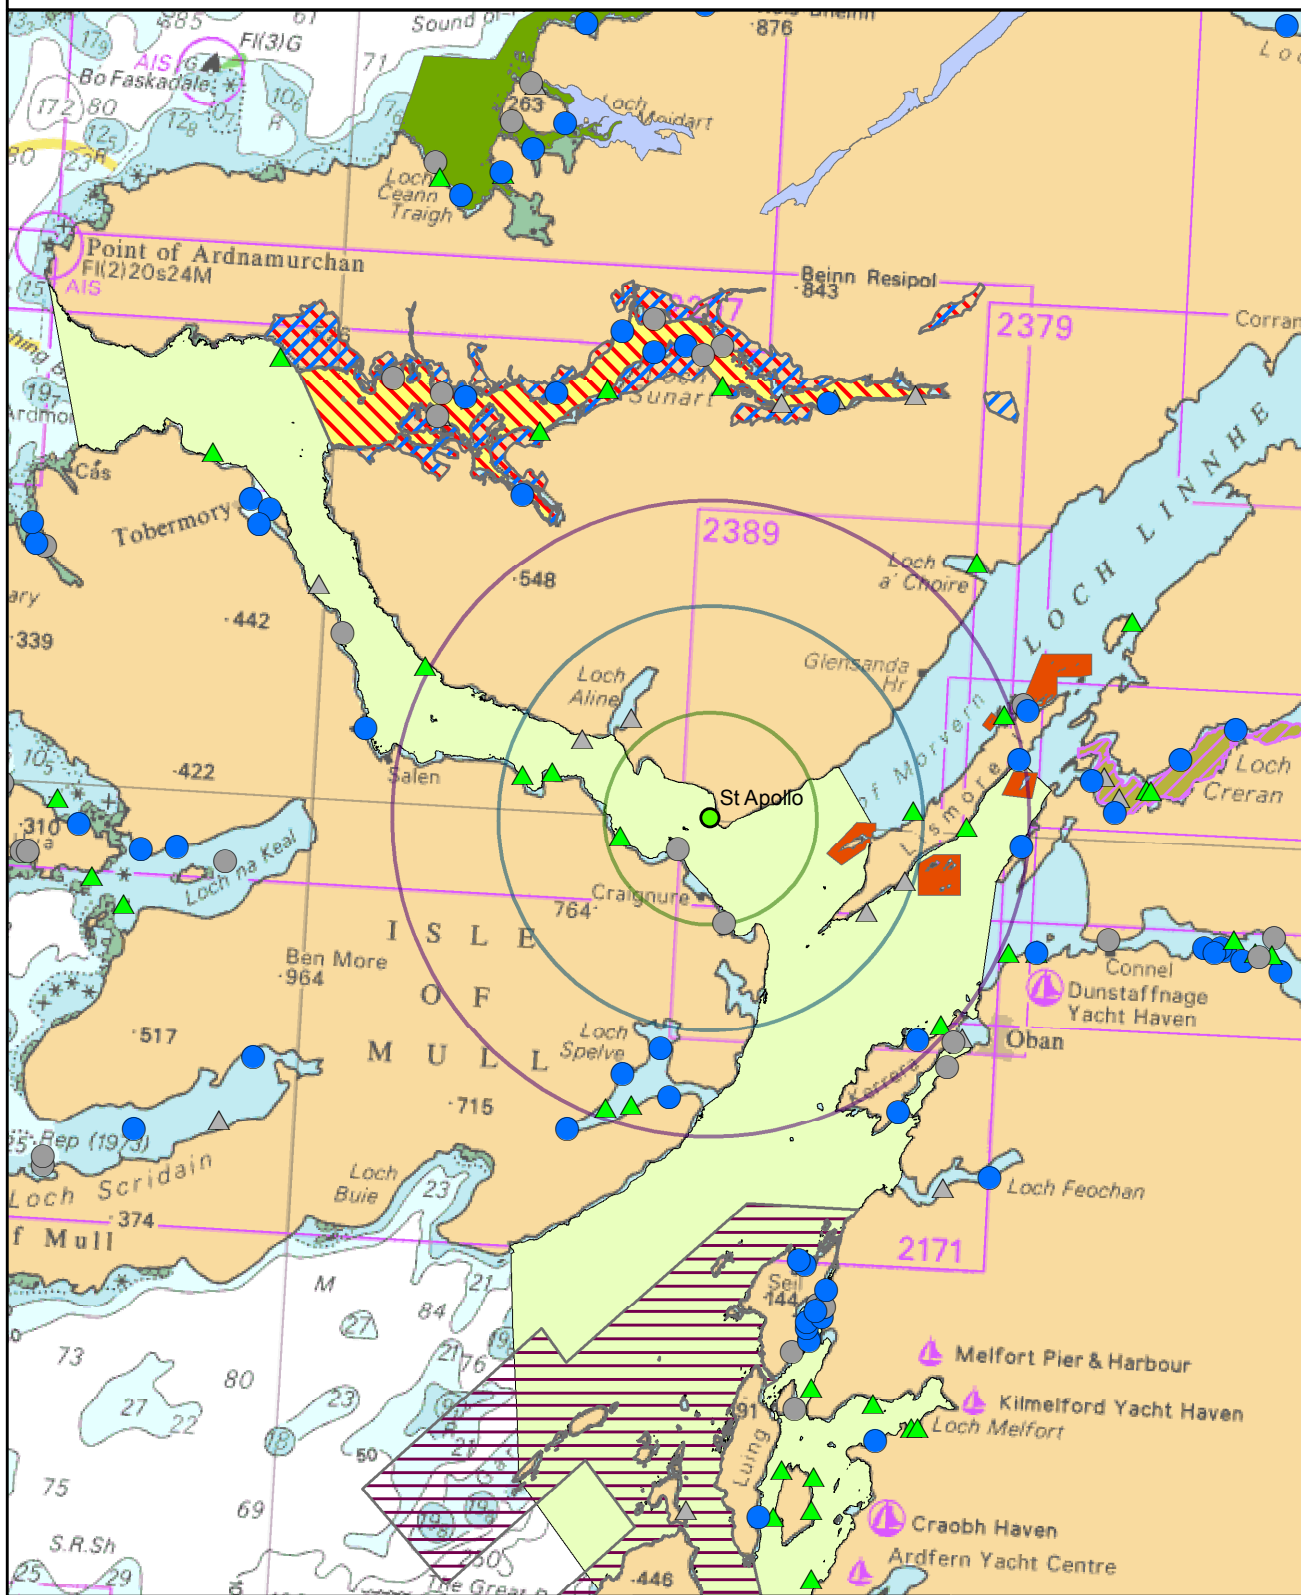

## Legend

### SAC

- Eileanan agus Sgeiran Lios mor
- Firth of Lorn
- Loch Creran
- Loch Moidart and Loch Shiel Woods
- Sound of Arisaig (Loch Allort to Loch Ceann Traigh)
- Sunart

### MPAs

- Loch Creran
- Loch Sunart
- Loch Sunart to the Sound of Jura

## St Apollo

NOT FOR NAVIGATION. Created by Scottish Government (Marine Scotland) 2015. © Crown Copyright, All rights reserved. OceanWise License No. EK001-201404001. Ordnance Survey License No. 100024655. Projection: Transverse Mercator. Datum: OSGB 1936. Standard Parallel: 0°0'0.00" Scale 1:356,111