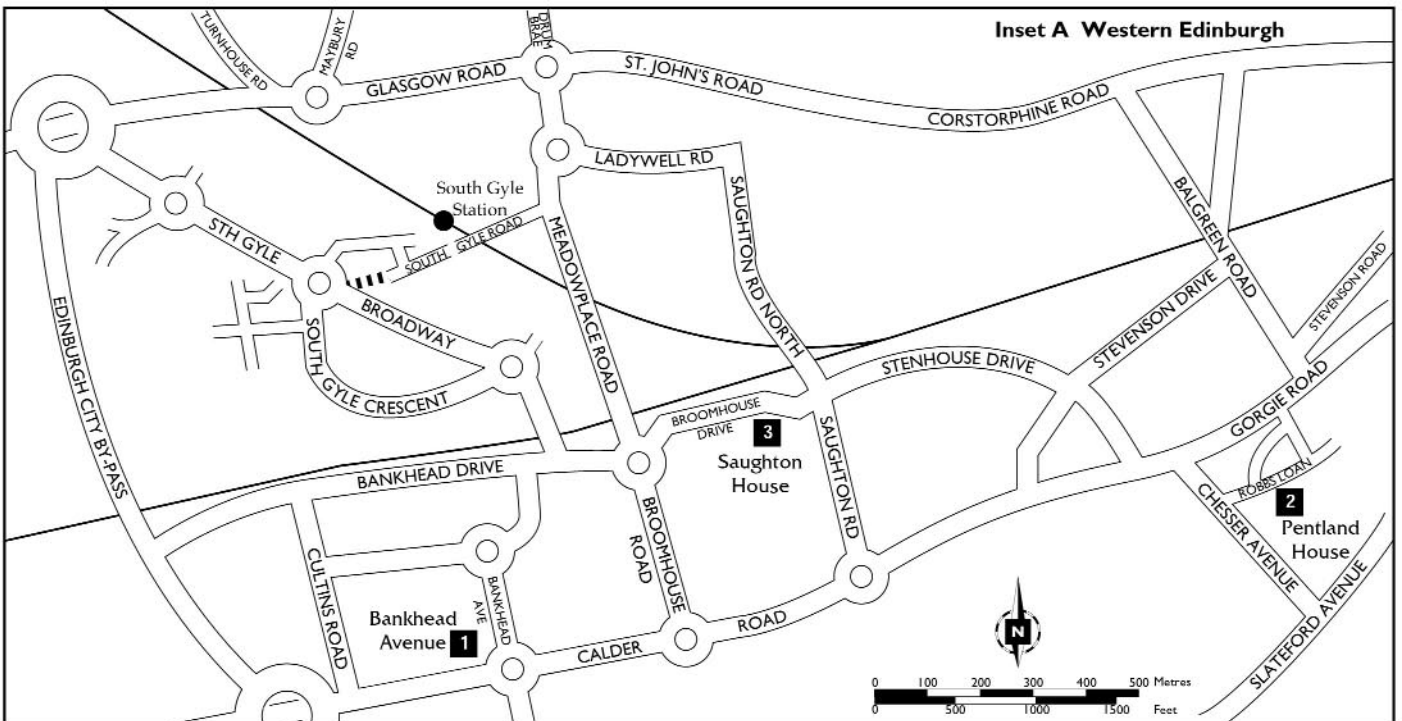

Scottish Executive Locations Around Outer Edinburgh

- 1 Bankhead Avenue
- 2 Pentland House
- 3 Saughton House

Scottish Executive Main Locations in Edinburgh

- | | |
|--|---|
| <ul style="list-style-type: none"> 1 Bonnington Industrial Estate, Unit 4A 2 Bonnington Industrial Estate, Unit 4B 3 Bute House, 6 Charlotte Square 4 Governors House 5 Greenside Lane, 2 | <ul style="list-style-type: none"> 6 Leith Walk, 139/141 7 St Andrews House 8 Tower Street, Leith, Unit 6B 9 Victoria Quay 10 Waterloo Place, 17 |
|--|---|