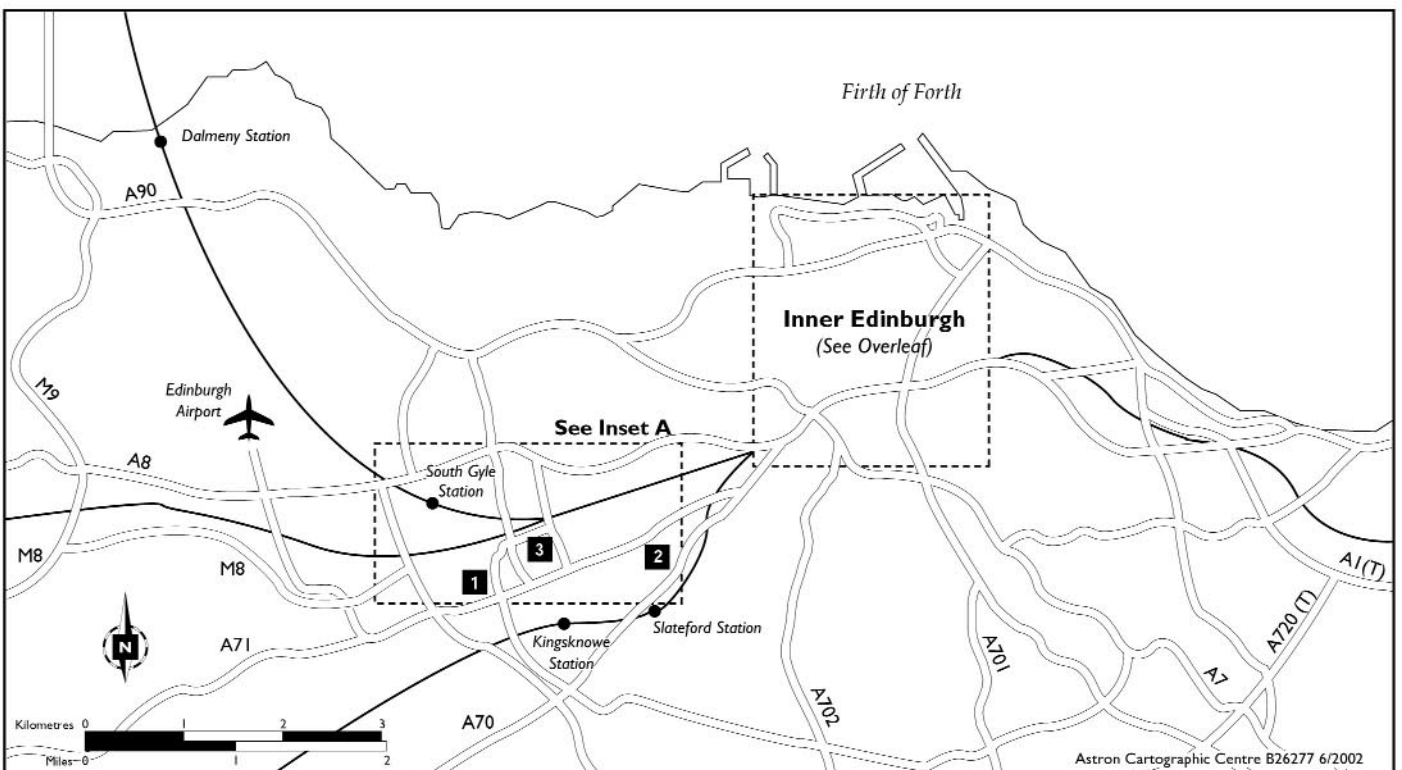

Scottish Executive Locations Around Outer Edinburgh

- 1 Bankhead Avenue
- 2 Pentland House
- 3 Saughton House

Scottish Executive Main Locations in Edinburgh

- | | |
|--|---|
| <ul style="list-style-type: none"> 1 Bonnington Industrial Estate, Unit 4A 2 Bonnington Industrial Estate, Unit 4B 3 Bute House, 6 Charlotte Square 4 Governors House 5 Greenside Lane, 2 | <ul style="list-style-type: none"> 6 Leith Walk, 139/141 7 St Andrews House 8 Tower Street, Leith, Unit 6B 9 Victoria Quay 10 Waterloo Place, 17 |
|--|---|