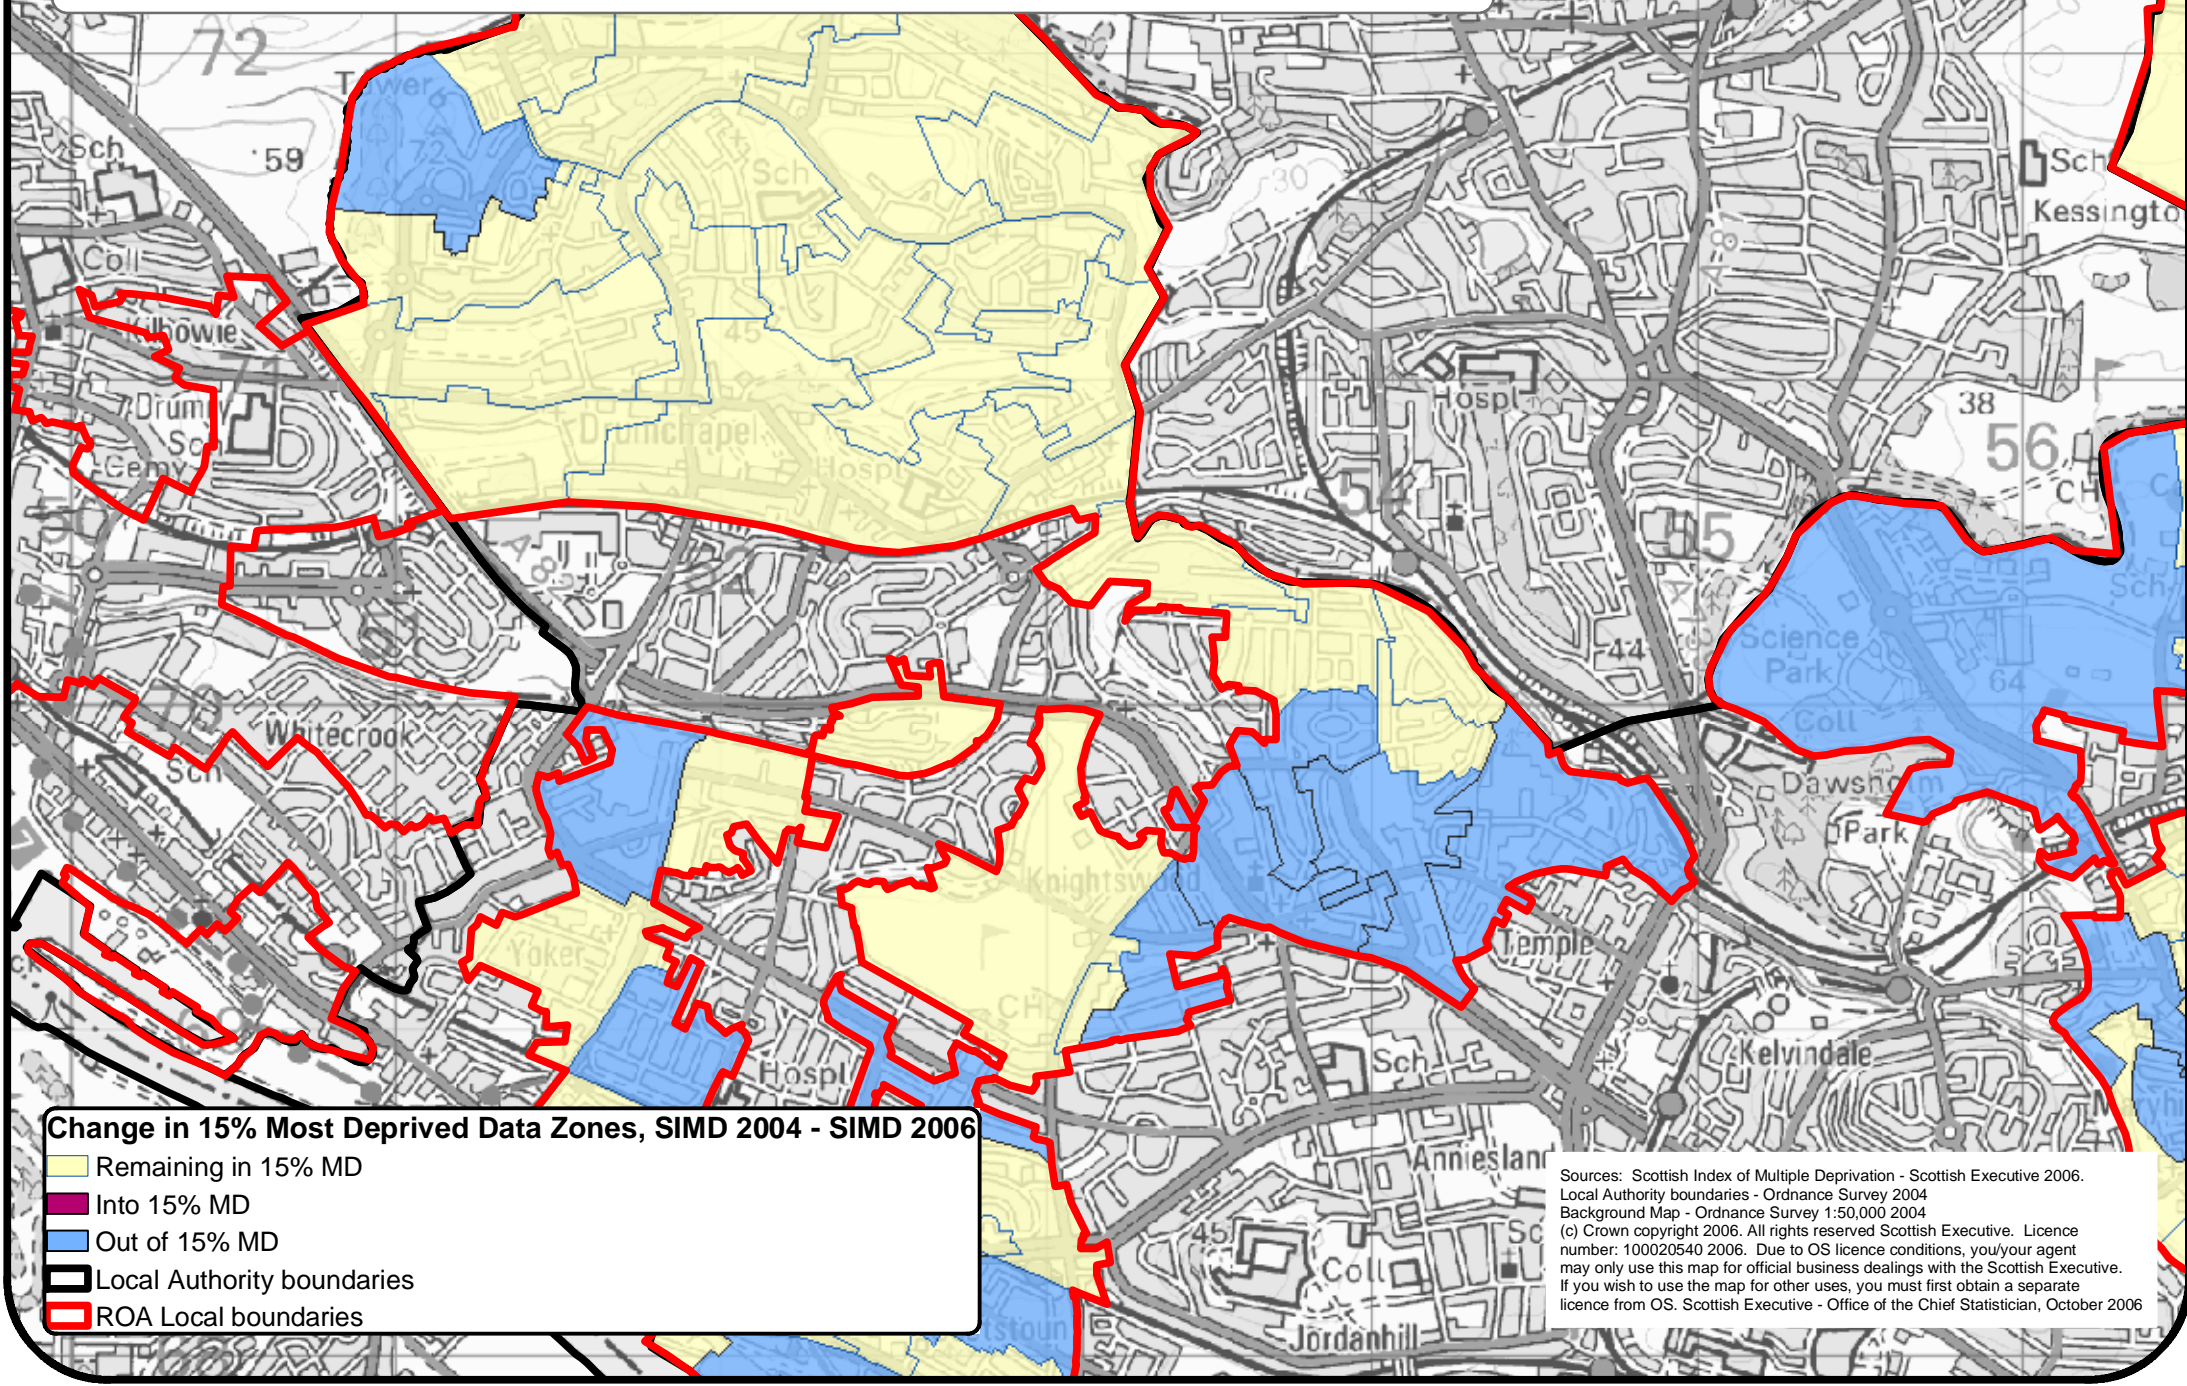

Change in the 15% Most Deprived Data Zones, SIMD 2004 - SIMD 2006 Glasgow City - Drumchapel and Surrounding Area

Change in 15% Most Deprived Data Zones, SIMD 2004 - SIMD 2006

- Remaining in 15% MD
- Into 15% MD
- Out of 15% MD
- Local Authority boundaries
- ROA Local boundaries

Sources: Scottish Index of Multiple Deprivation - Scottish Executive 2006.
Local Authority boundaries - Ordnance Survey 2004
Background Map - Ordnance Survey 1:50,000 2004
(c) Crown copyright 2006. All rights reserved Scottish Executive. Licence number: 100020540 2006. Due to OS licence conditions, you/your agent may only use this map for official business dealings with the Scottish Executive. If you wish to use the map for other uses, you must first obtain a separate licence from OS. Scottish Executive - Office of the Chief Statistician, October 2006