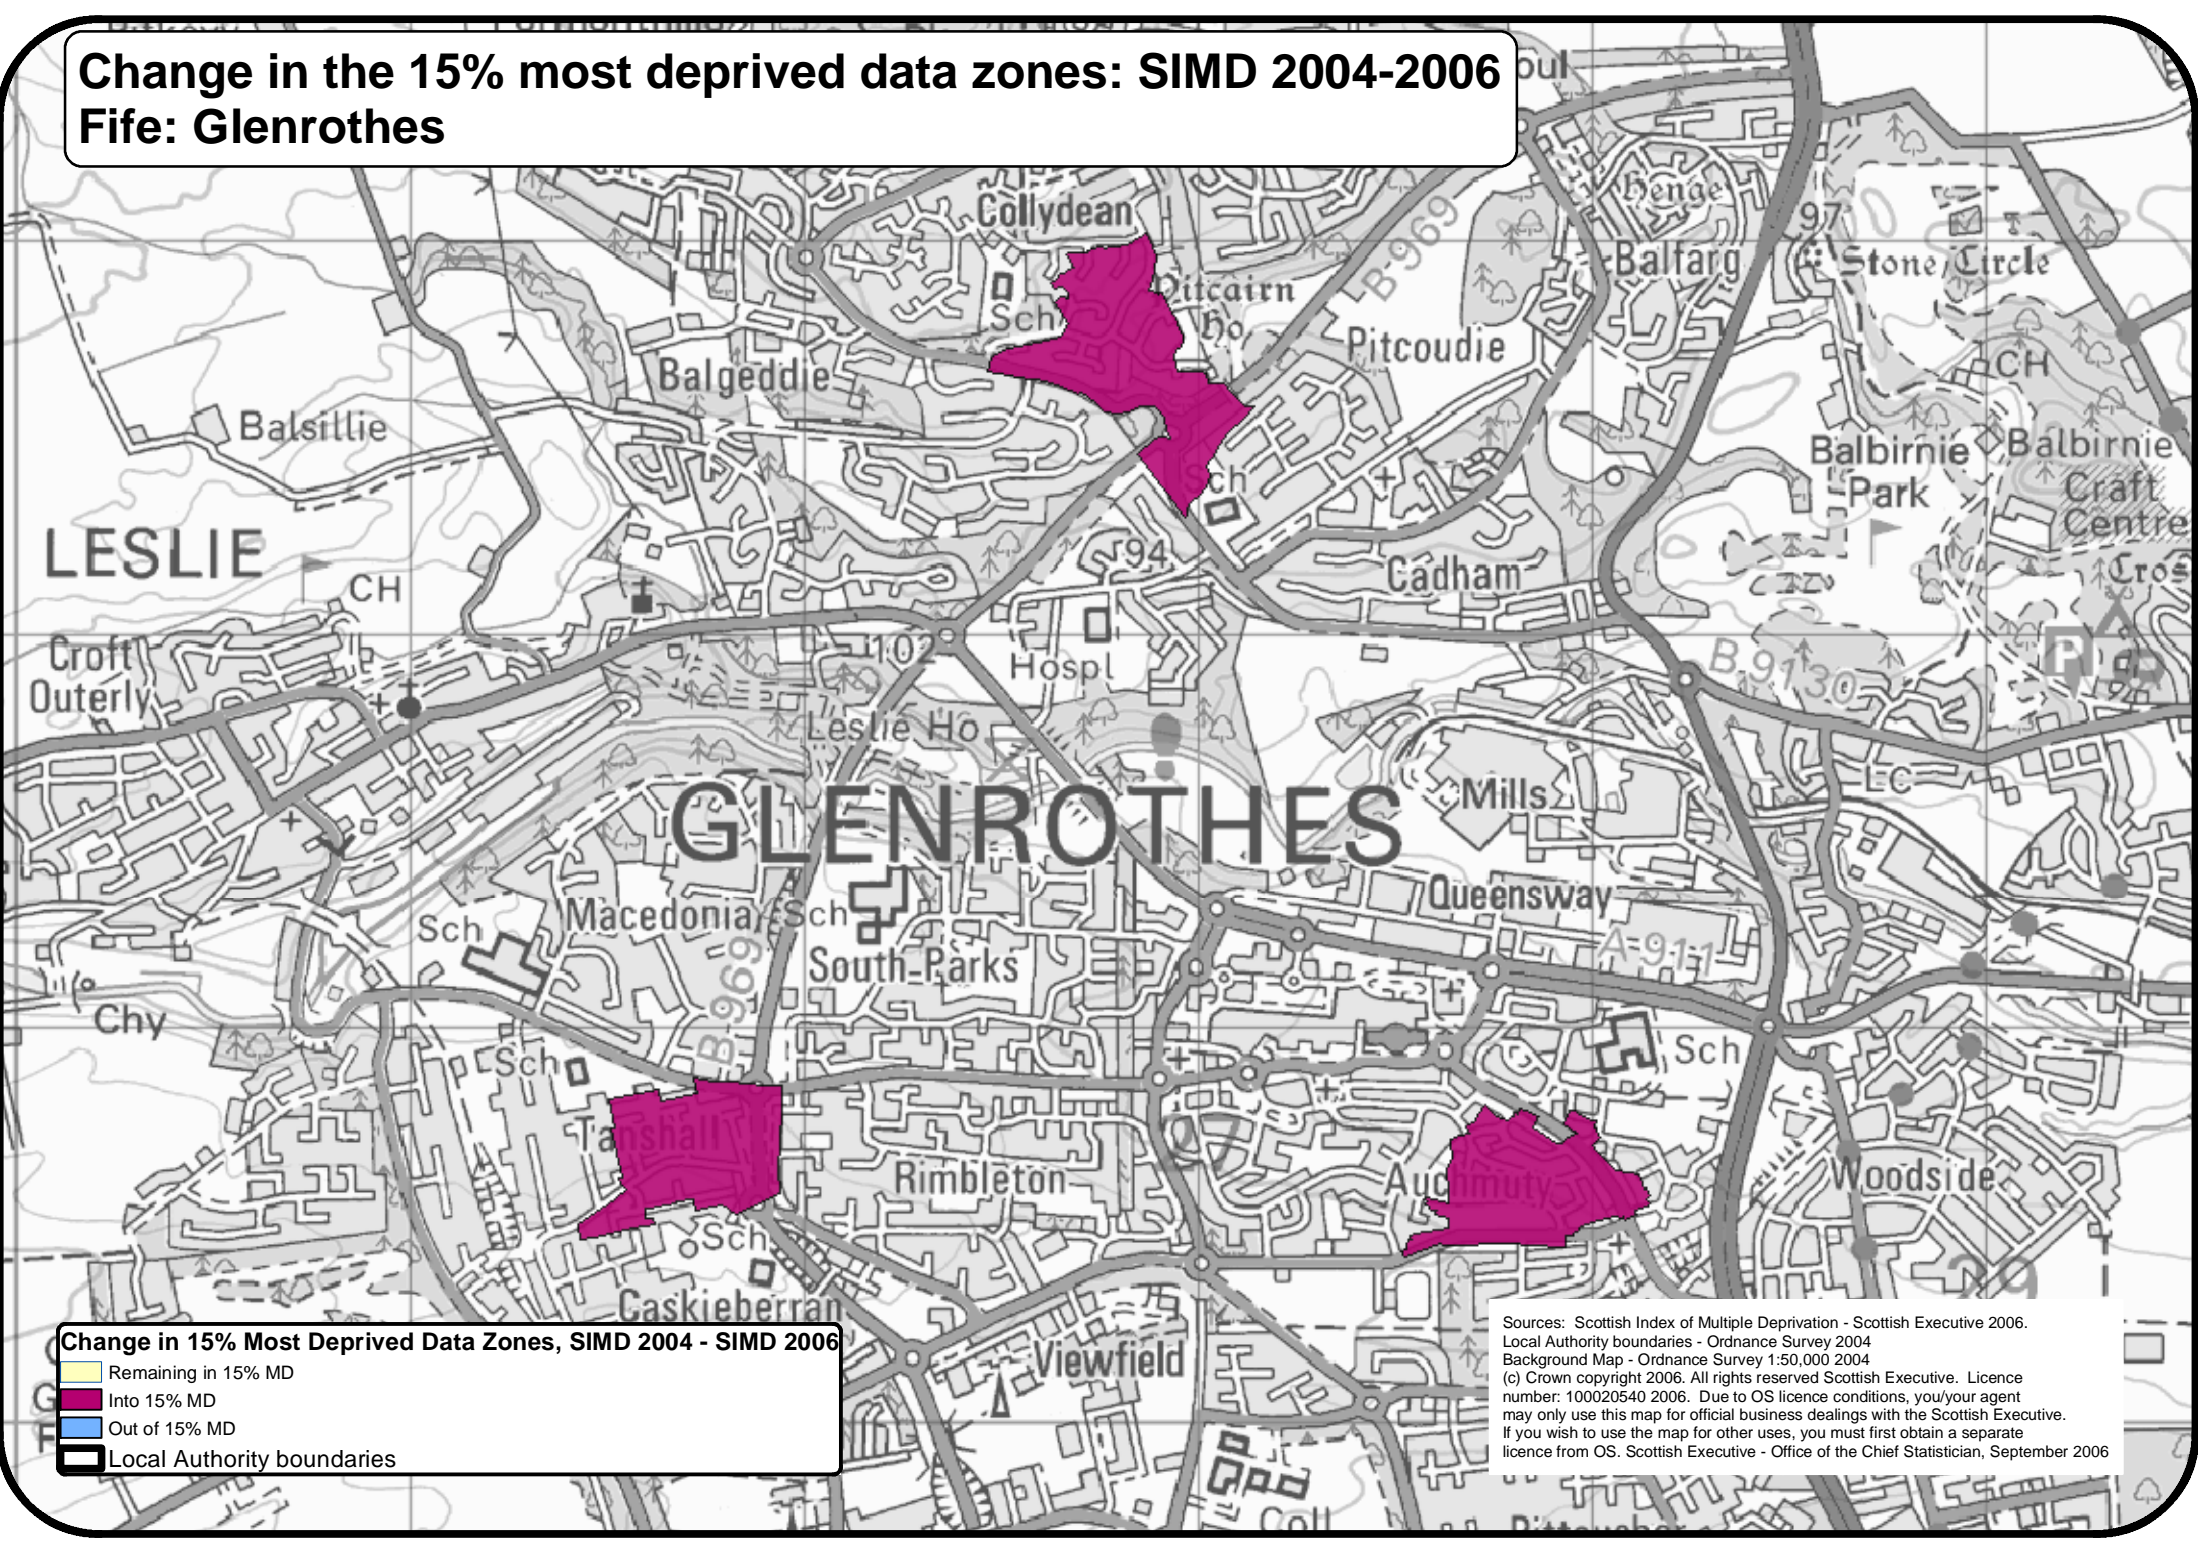

Change in the 15% most deprived data zones: SIMD 2004-2006
Fife: Glenrothes

Change in 15% Most Deprived Data Zones, SIMD 2004 - SIMD 2006

- Remaining in 15% MD
- Into 15% MD
- Out of 15% MD
- Local Authority boundaries

Sources: Scottish Index of Multiple Deprivation - Scottish Executive 2006.
 Local Authority boundaries - Ordnance Survey 2004
 Background Map - Ordnance Survey 1:50,000 2004
 (c) Crown copyright 2006. All rights reserved Scottish Executive. Licence number: 100020540 2006. Due to OS licence conditions, you/your agent may only use this map for official business dealings with the Scottish Executive. If you wish to use the map for other uses, you must first obtain a separate licence from OS. Scottish Executive - Office of the Chief Statistician, September 2006