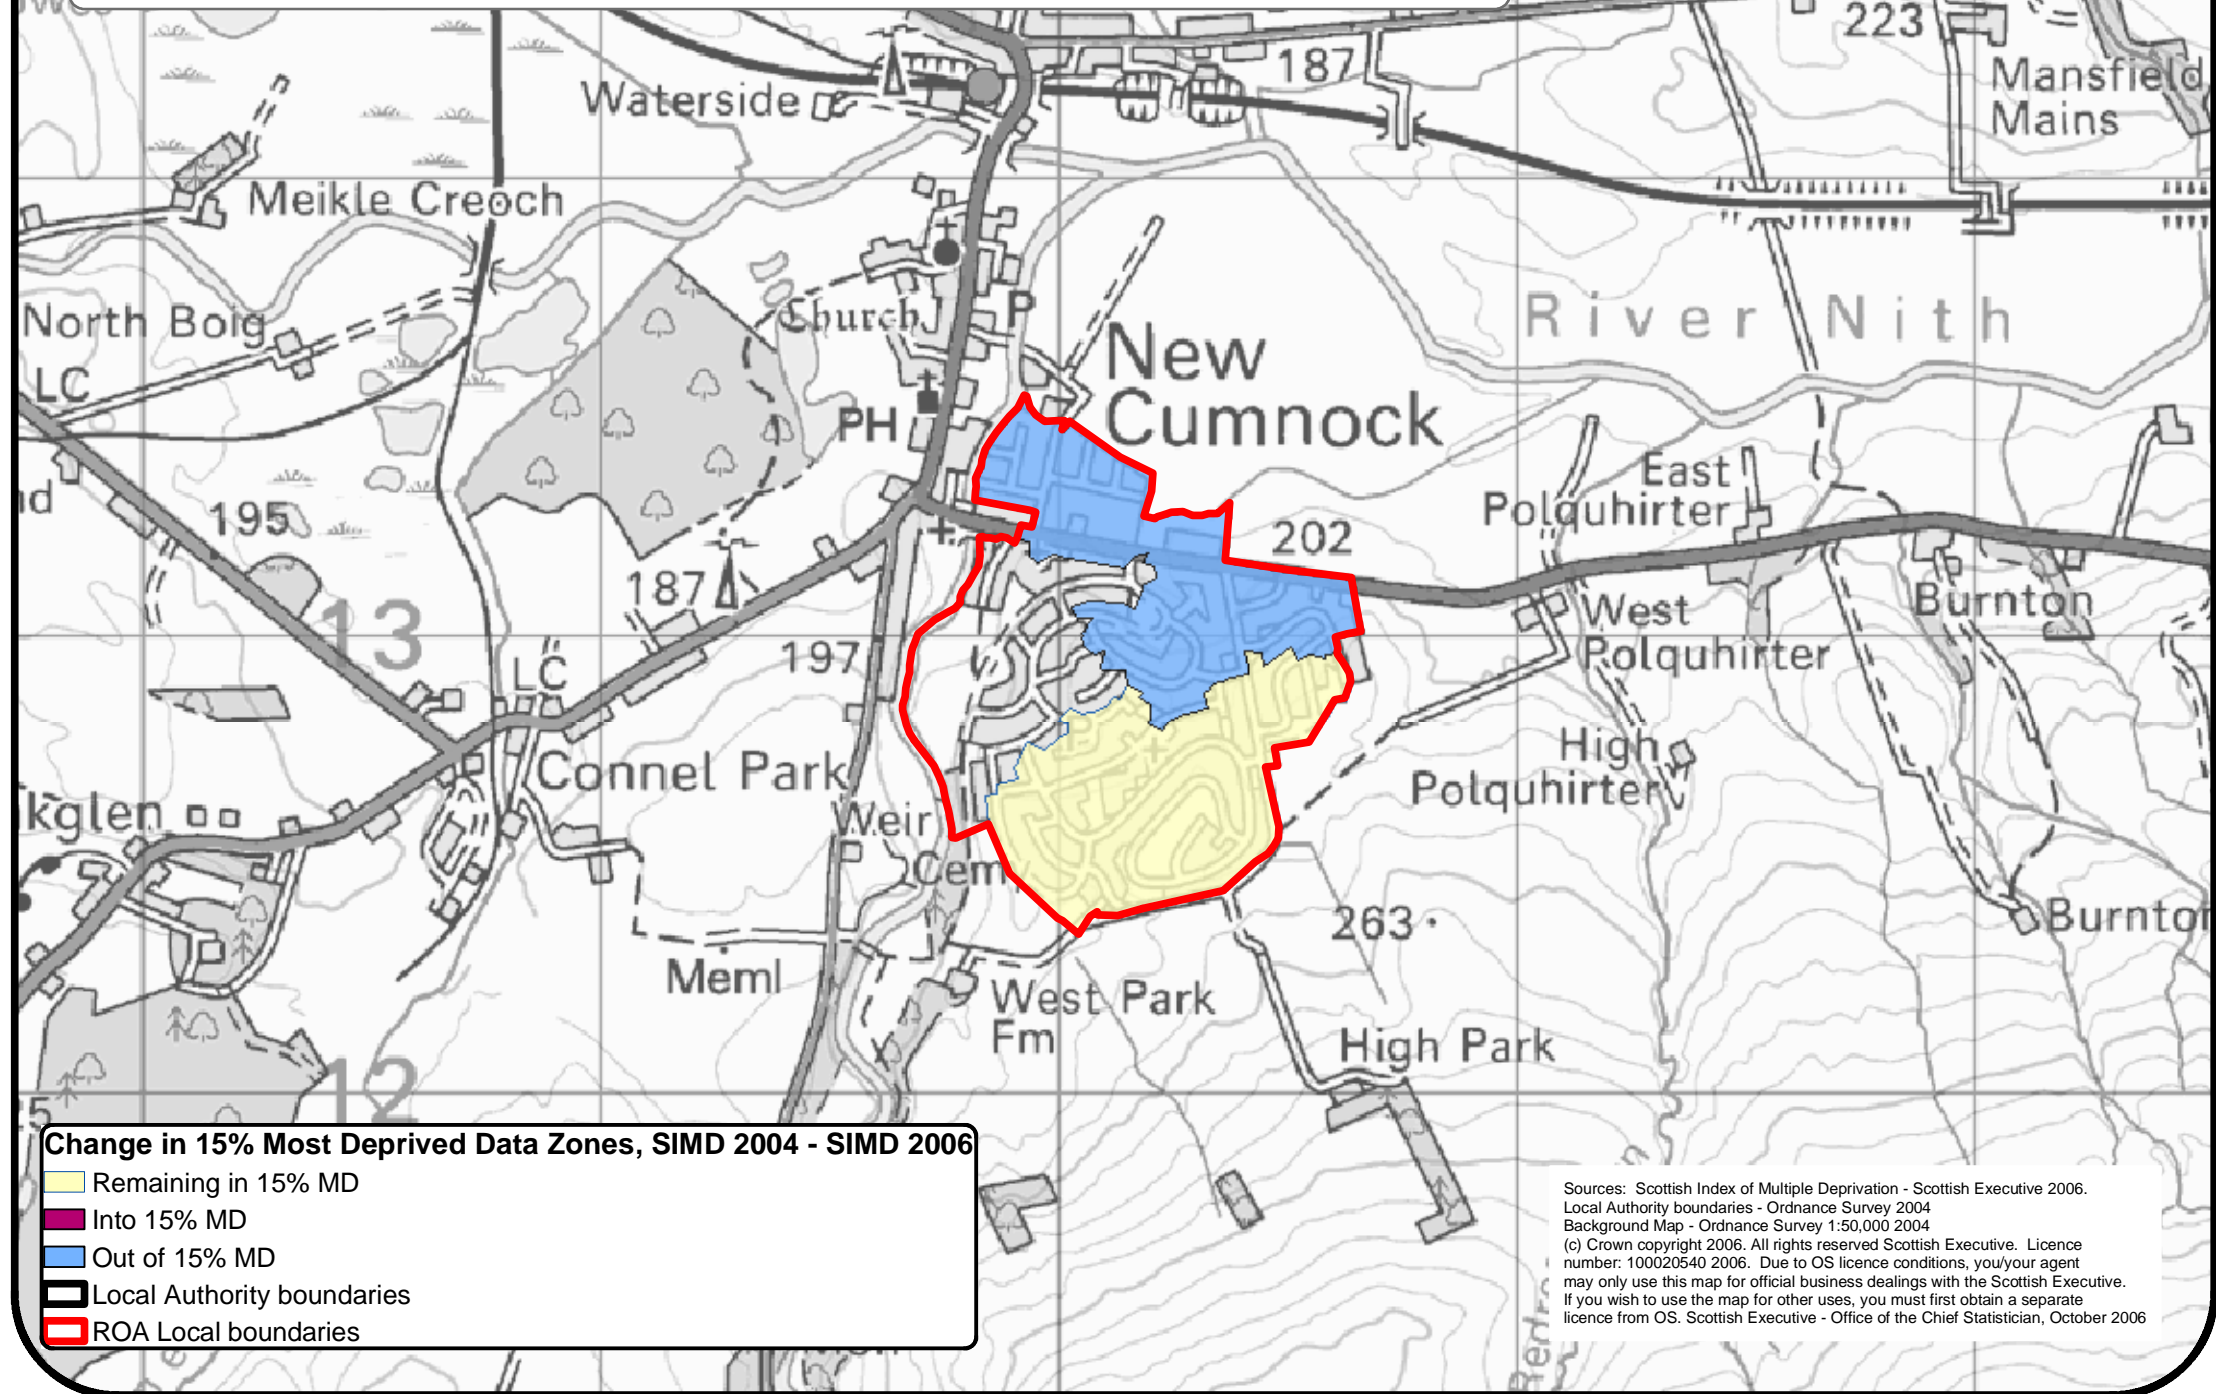

Change in the 15% Most Deprived Data Zones, SIMD 2004 - SIMD 2006
East Ayrshire - New Cumnock

Change in 15% Most Deprived Data Zones, SIMD 2004 - SIMD 2006

- Remaining in 15% MD
- Into 15% MD
- Out of 15% MD
- Local Authority boundaries
- ROA Local boundaries

Sources: Scottish Index of Multiple Deprivation - Scottish Executive 2006.
 Local Authority boundaries - Ordnance Survey 2004
 Background Map - Ordnance Survey 1:50,000 2004
 (c) Crown copyright 2006. All rights reserved Scottish Executive. Licence number: 100020540 2006. Due to OS licence conditions, you/your agent may only use this map for official business dealings with the Scottish Executive. If you wish to use the map for other uses, you must first obtain a separate licence from OS. Scottish Executive - Office of the Chief Statistician, October 2006