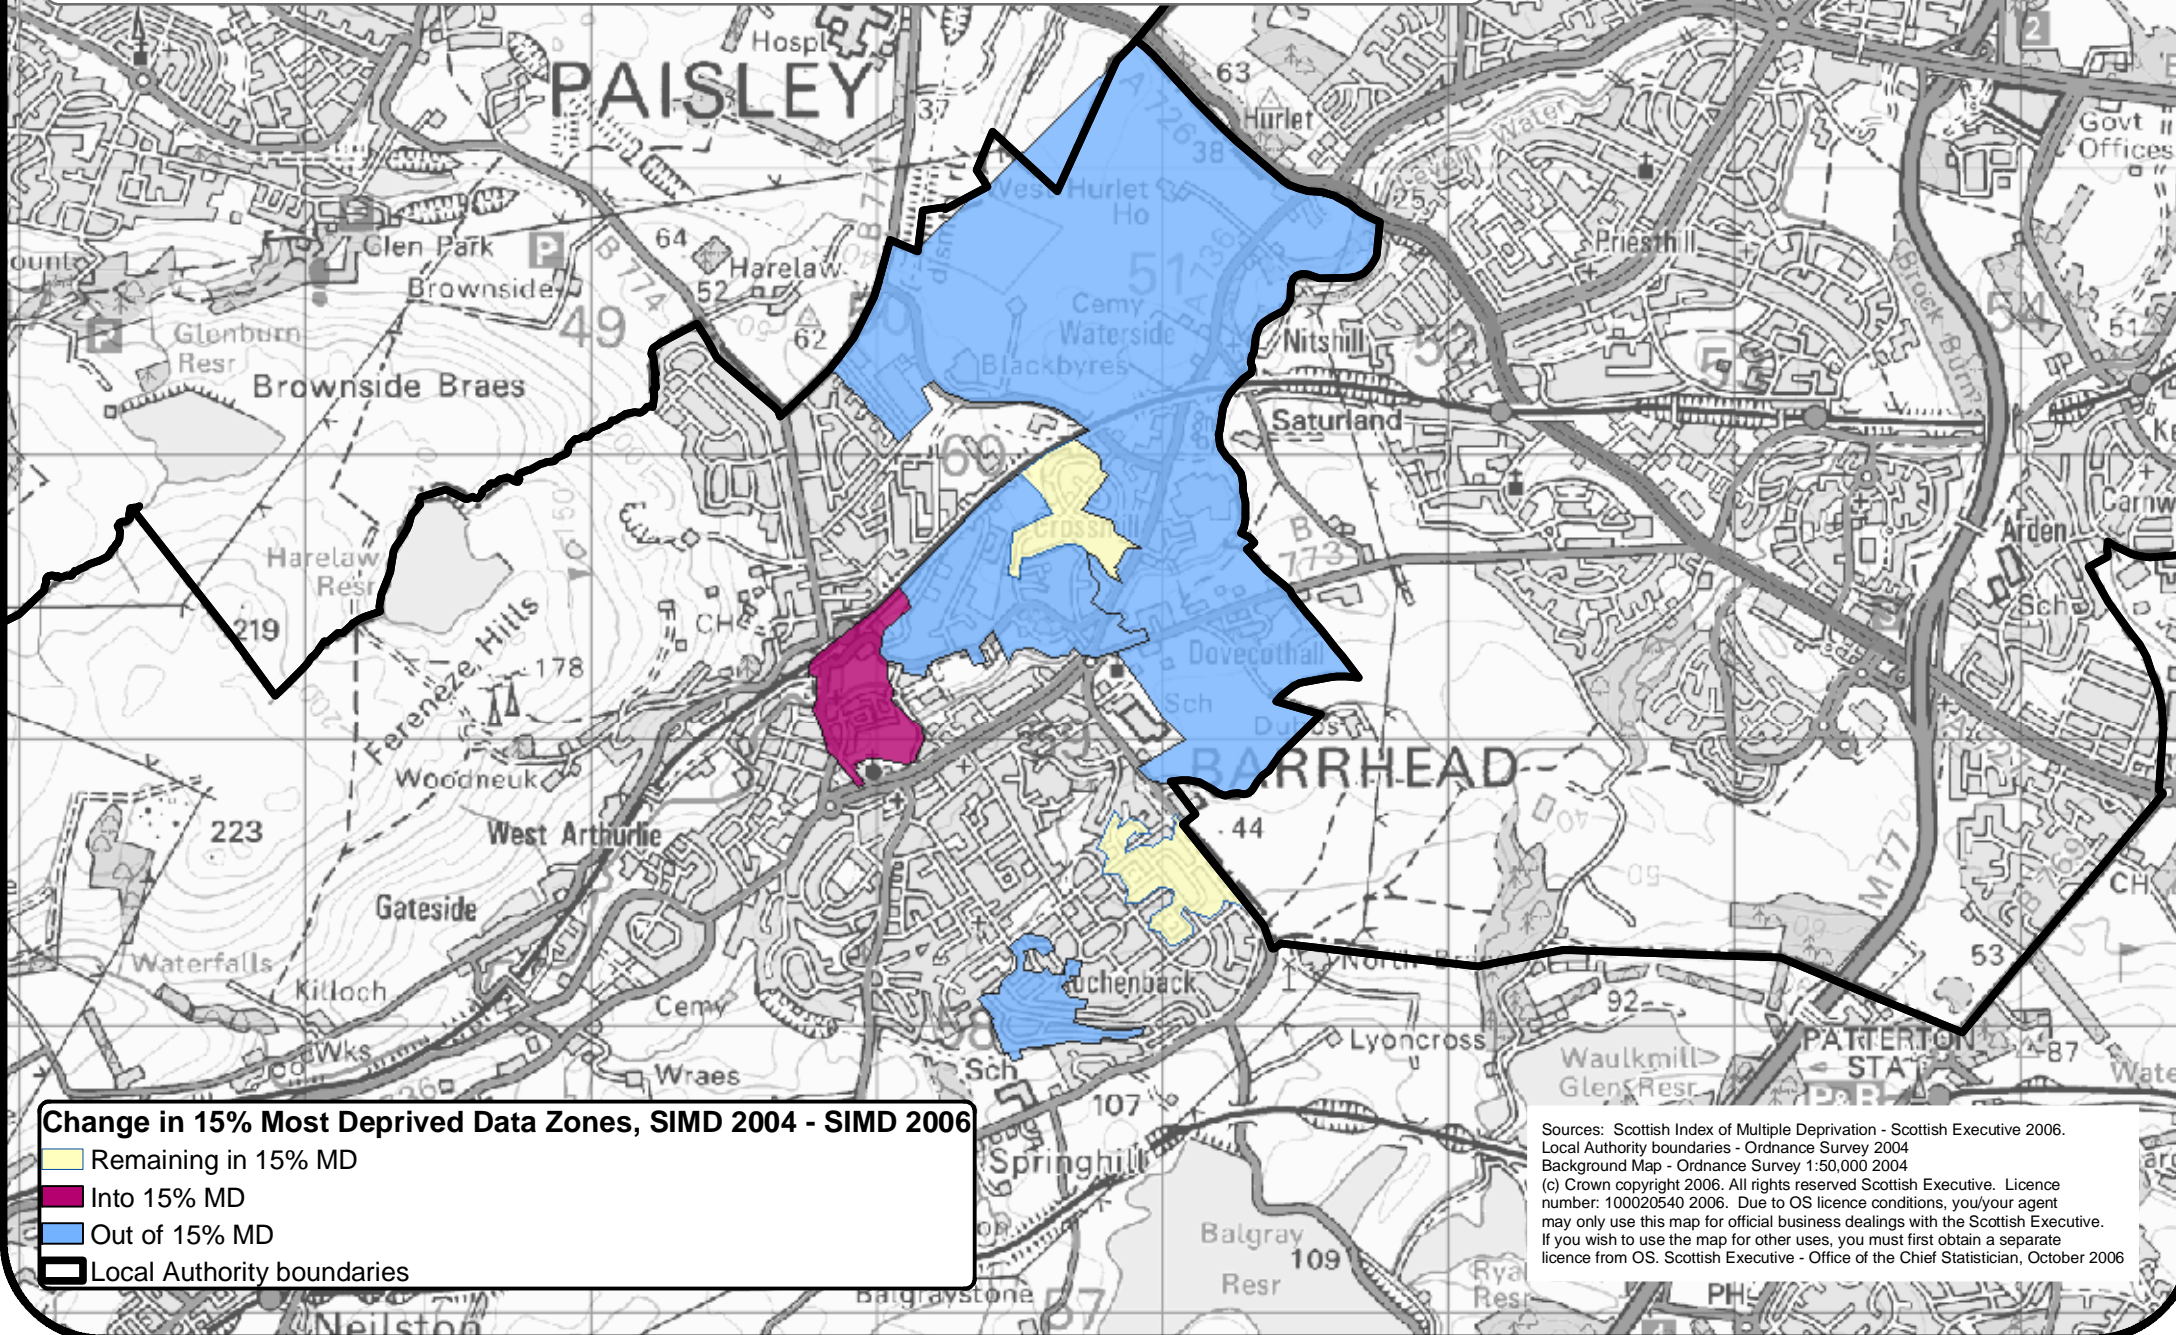

# Change in the 15% Most Deprived Data Zones, SIMD 2004 - SIMD 2006 East Renfrewshire - Barrhead and Surrounding Area

**Change in 15% Most Deprived Data Zones, SIMD 2004 - SIMD 2006**

- Remaining in 15% MD
- Into 15% MD
- Out of 15% MD
- Local Authority boundaries

Sources: Scottish Index of Multiple Deprivation - Scottish Executive 2006.  
 Local Authority boundaries - Ordnance Survey 2004  
 Background Map - Ordnance Survey 1:50,000 2004  
 (c) Crown copyright 2006. All rights reserved Scottish Executive. Licence number: 100020540 2006. Due to OS licence conditions, you/your agent may only use this map for official business dealings with the Scottish Executive. If you wish to use the map for other uses, you must first obtain a separate licence from OS. Scottish Executive - Office of the Chief Statistician, October 2006