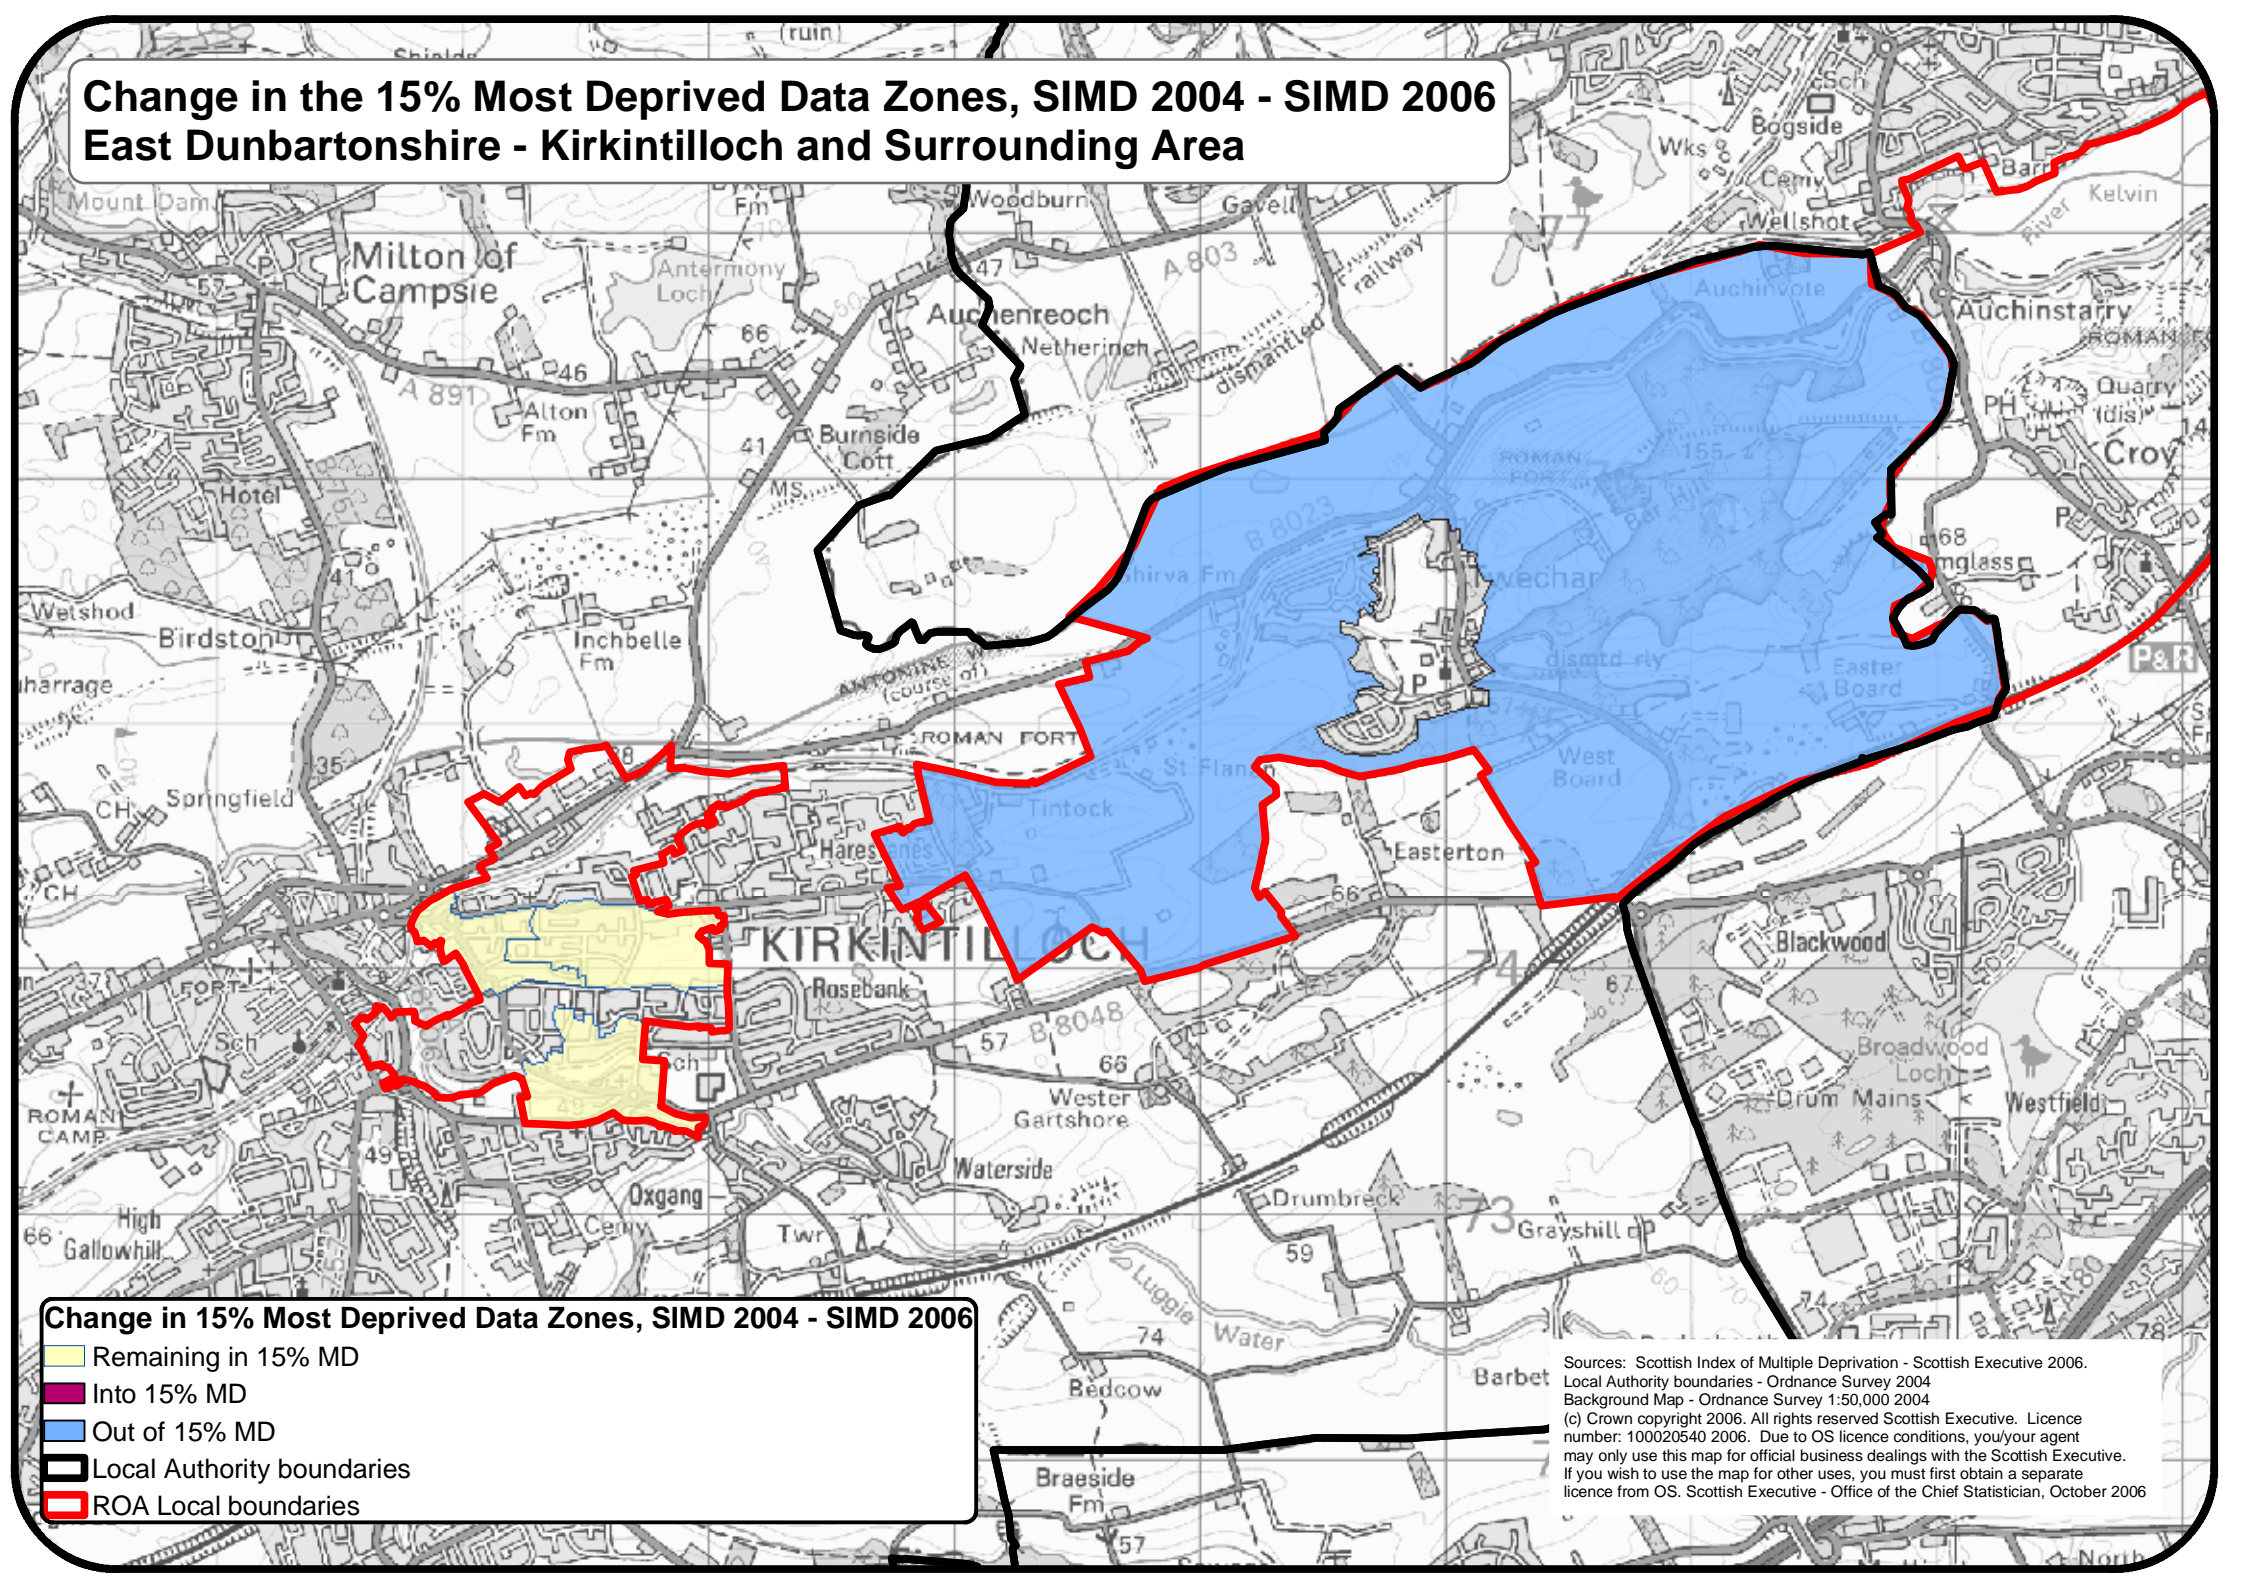

Change in the 15% Most Deprived Data Zones, SIMD 2004 - SIMD 2006

East Dunbartonshire - Kirkintilloch and Surrounding Area

Change in 15% Most Deprived Data Zones, SIMD 2004 - SIMD 2006

- Remaining in 15% MD
- Into 15% MD
- Out of 15% MD
- Local Authority boundaries
- ROA Local boundaries

Sources: Scottish Index of Multiple Deprivation - Scottish Executive 2006.
 Local Authority boundaries - Ordnance Survey 2004
 Background Map - Ordnance Survey 1:50,000 2004
 (c) Crown copyright 2006. All rights reserved Scottish Executive. Licence number: 100020540 2006. Due to OS licence conditions, you/your agent may only use this map for official business dealings with the Scottish Executive. If you wish to use the map for other uses, you must first obtain a separate licence from OS. Scottish Executive - Office of the Chief Statistician, October 2006