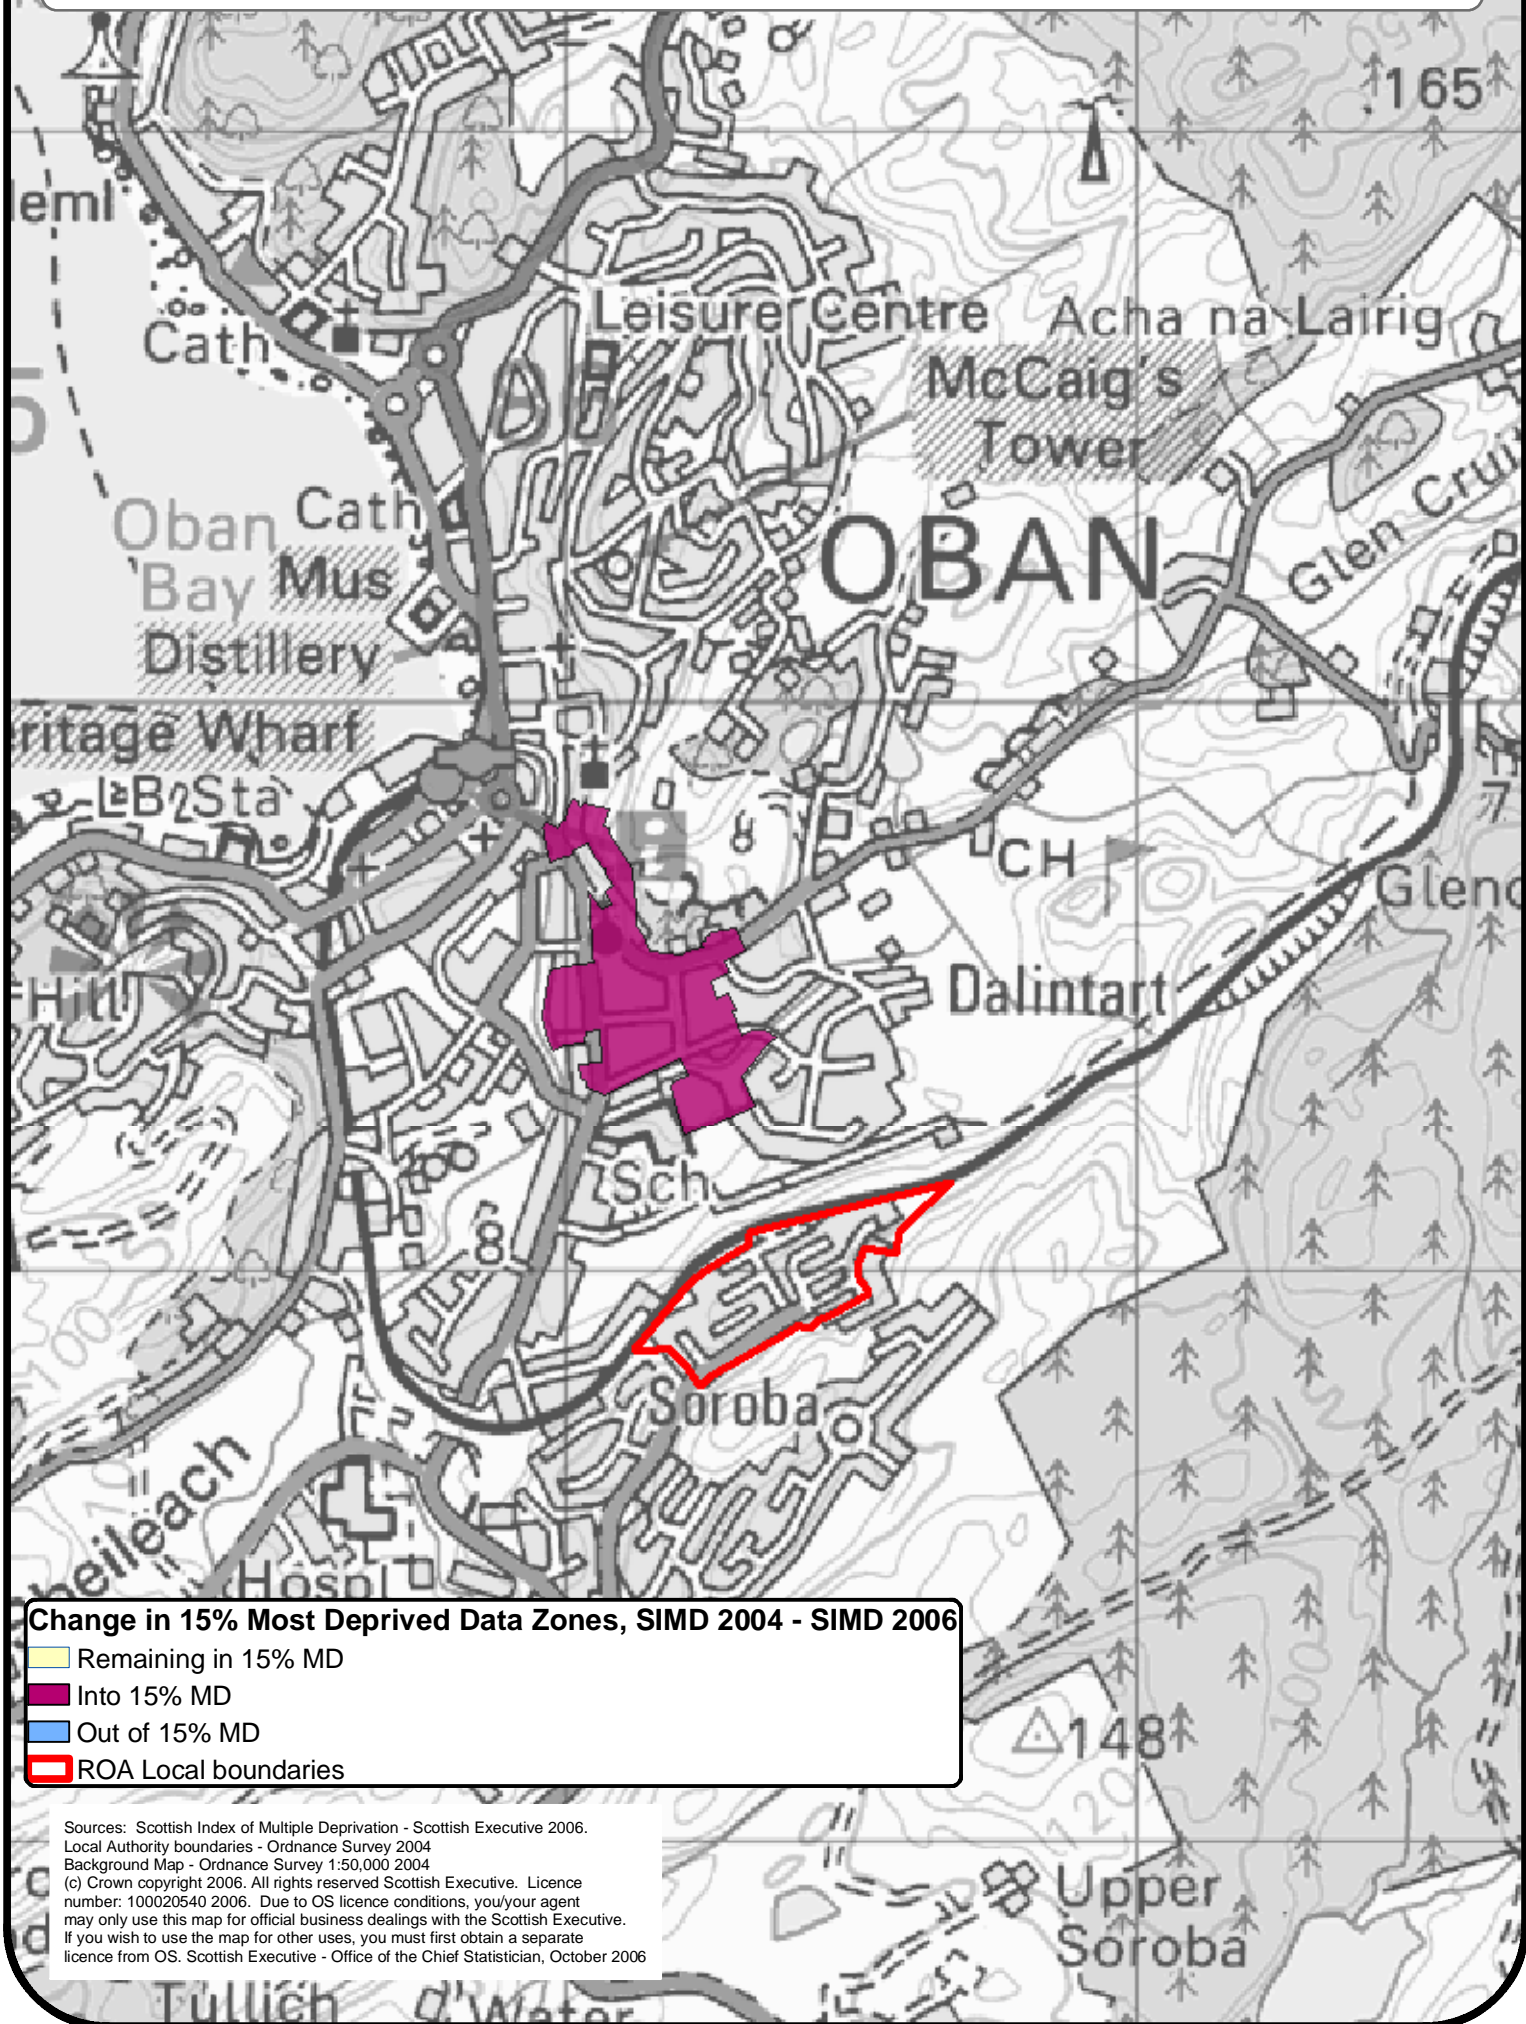

# Change in the 15% Most Deprived Data Zones, SIMD 2004 - SIMD 2006

## Argyll and Bute - Oban

### Change in 15% Most Deprived Data Zones, SIMD 2004 - SIMD 2006

- Remaining in 15% MD
- Into 15% MD
- Out of 15% MD
- ROA Local boundaries

Sources: Scottish Index of Multiple Deprivation - Scottish Executive 2006.  
 Local Authority boundaries - Ordnance Survey 2004  
 Background Map - Ordnance Survey 1:50,000 2004  
 (c) Crown copyright 2006. All rights reserved Scottish Executive. Licence number: 100020540 2006. Due to OS licence conditions, you/your agent may only use this map for official business dealings with the Scottish Executive. If you wish to use the map for other uses, you must first obtain a separate licence from OS. Scottish Executive - Office of the Chief Statistician, October 2006